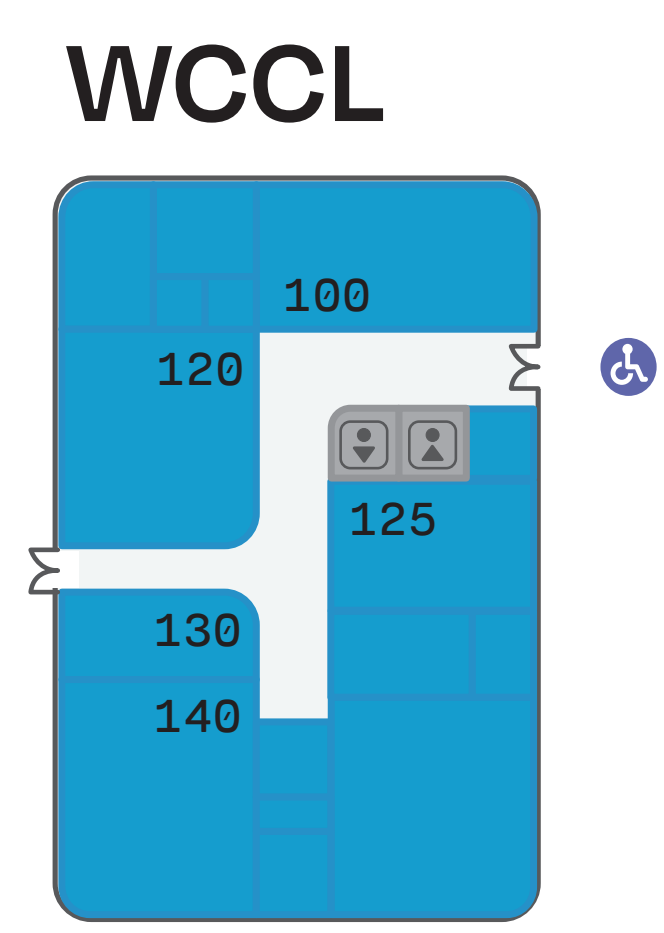

1

Level One

BYU West Campus Map Key Level One

- Department of Art
- Department of Design
- Department of Theatre and Media Arts
- College of Fine Arts and Communications Offices
- CFAC Advisement Offices
- Art and Design Areas
- All-Department Areas
- ♿ Accessible Entrance

- Stairs
- Lifts
- Restrooms
- Dining

Brigham Young University
 WCCB
 Floor 1—Main Building
 1125 N University Ave, Provo, UT 84604

2

Level Two

BYU West Campus Map Key Level Two

- Department of Art
- Department of Design
- Department of Theatre and Media Arts
- College of Fine Arts and Communications Offices

Stairs

Lifts

Restrooms