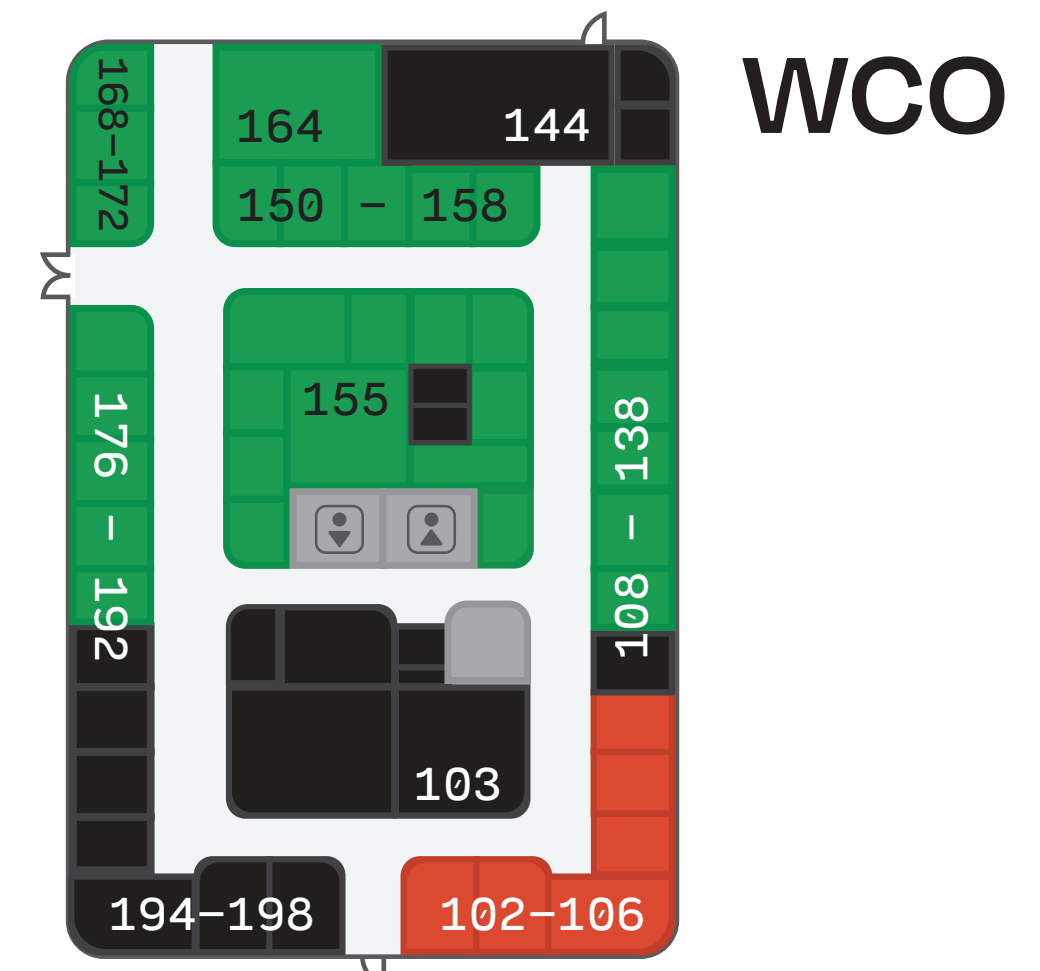

1

Level One

BYU West Campus Map Key Level One

- Department of Art
- Department of Design
- Department of Theatre and Media Arts
- College of Fine Arts and Communications Offices
- CFAC Advisement Offices
- Art and Design Areas
- All-Department Areas
- ♿ Accessible Entrance

- Stairs
- Lifts
- Restrooms
- Dining

Brigham Young University
 WCCB
 Floor 1—Main Building
 1125 N University Ave, Provo, UT 84604

2

Level Two

BYU West Campus Map Key Level Two

- Department of Art
- Department of Design
- Department of Theatre and Media Arts
- College of Fine Arts and Communications Offices

Stairs

Lifts

Restrooms