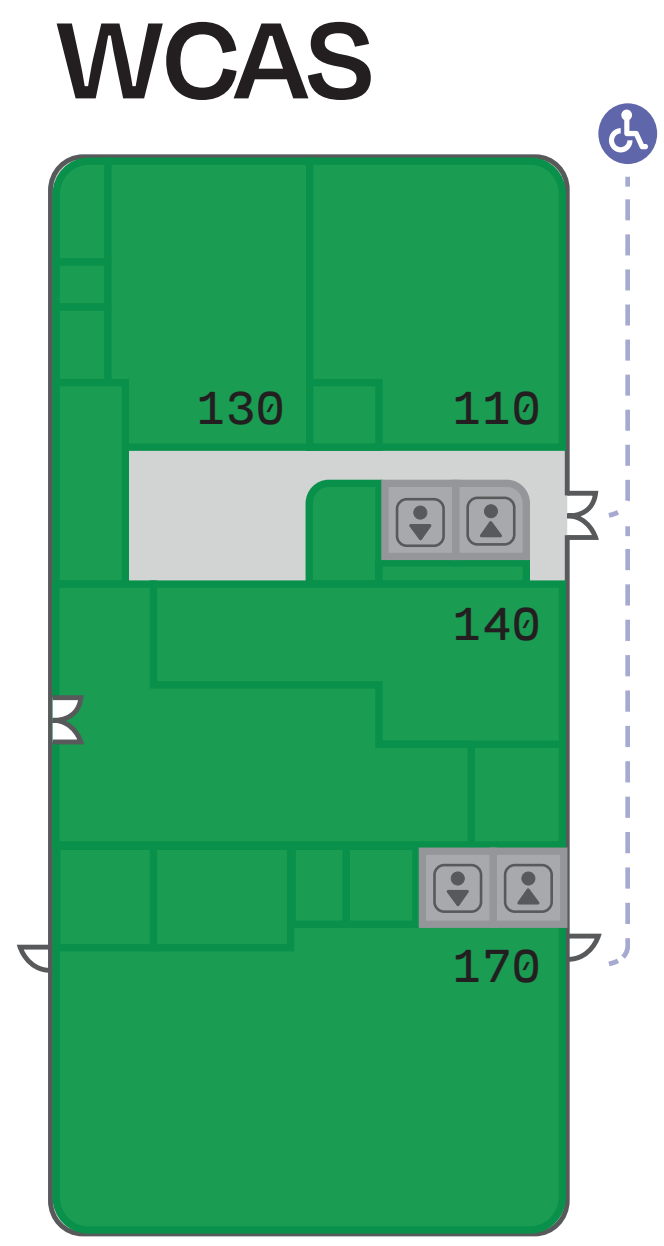

1

Level One

BYU West Campus Map Key Level One

- Department of Art
- Department of Design
- Department of Theatre and Media Arts
- College of Fine Arts and Communications Offices
- CFAC Advisement Offices
- Art and Design Areas
- All-Department Areas
- ♿ Accessible Entrance

- Stairs
- Lifts
- Restrooms
- Dining

Brigham Young University
 WCCB
 Floor 1—Main Building
 1125 N University Ave, Provo, UT 84604

2

Level Two

BYU West Campus Map Key Level Two

- Department of Art
- Department of Design
- Department of Theatre and Media Arts
- College of Fine Arts and Communications Offices

Stairs

Lifts

Restrooms