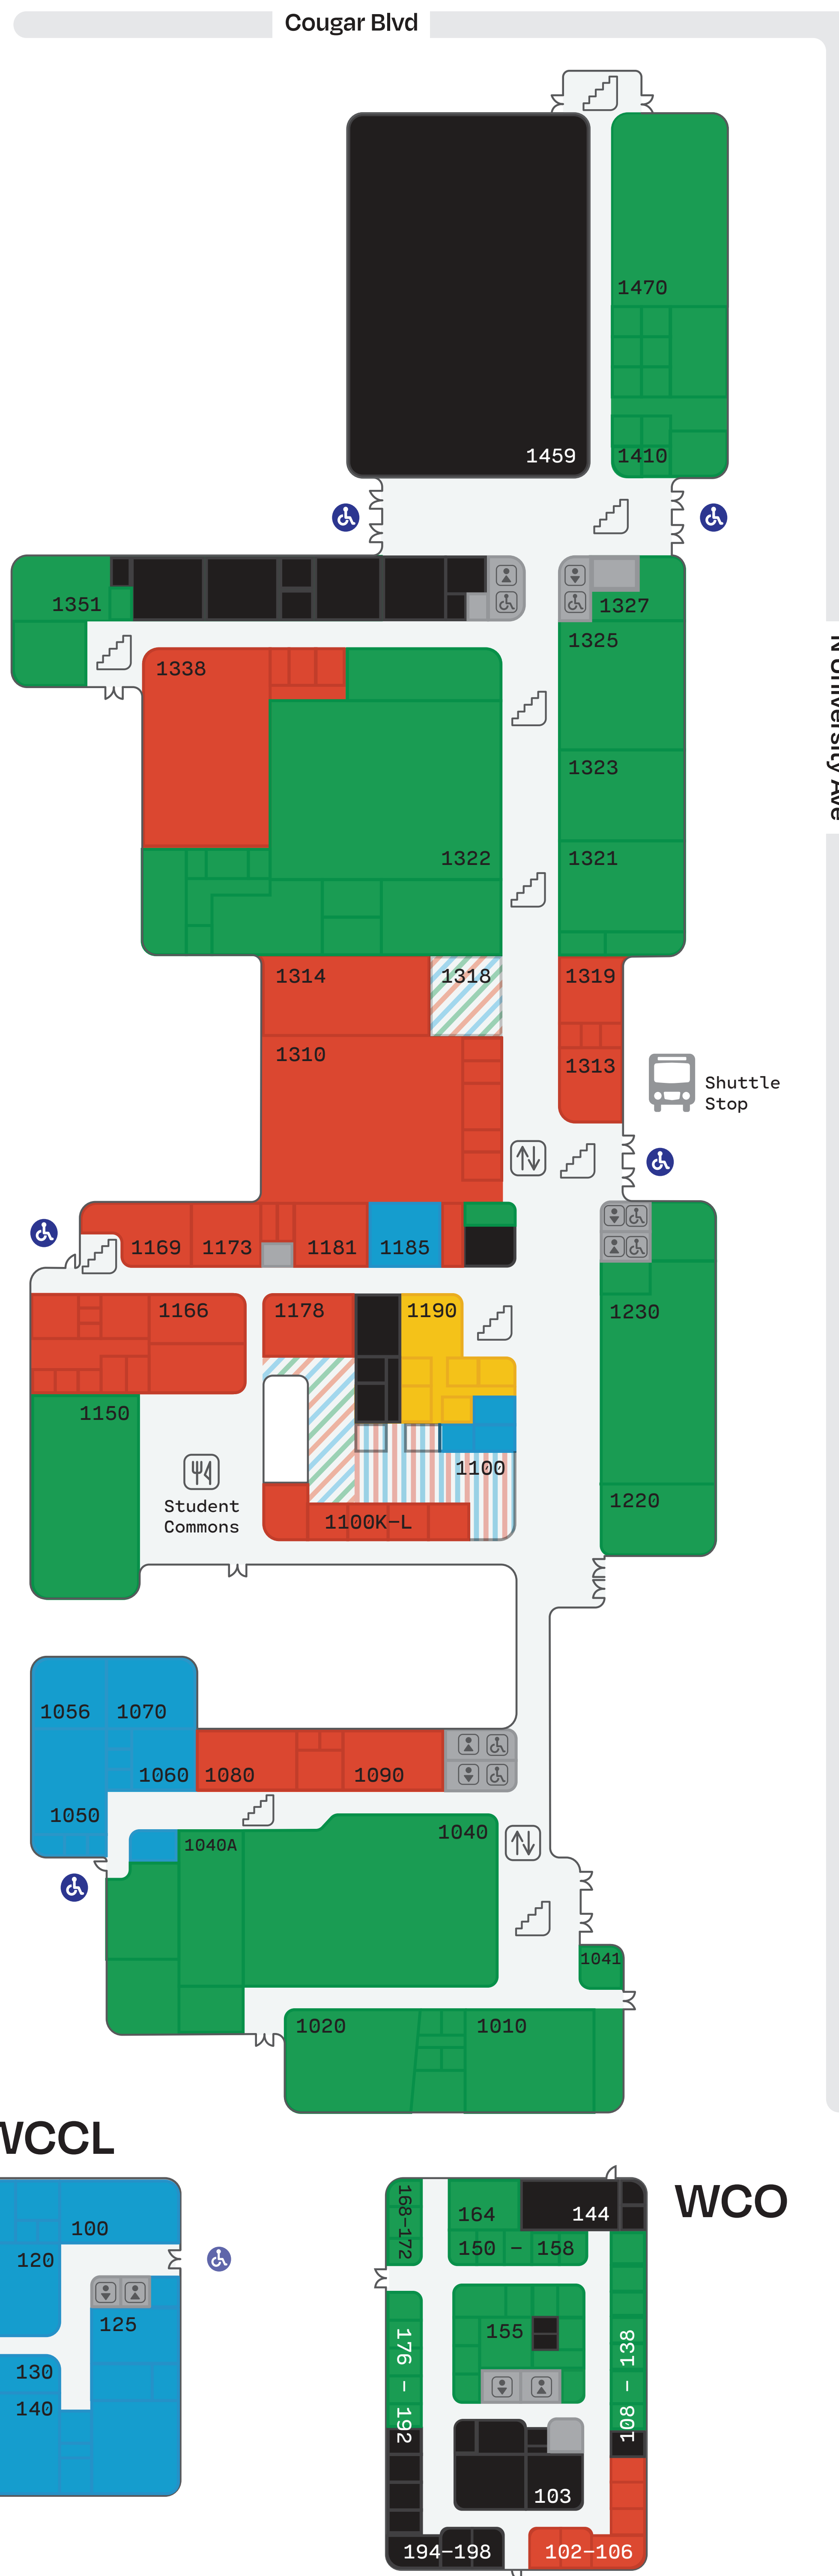

1

Level One

BYU West Campus Map Key Level One

- Department of Art
- Department of Design
- Department of Theatre and Media Arts
- College of Fine Arts and Communications Offices
- CFAC Advisement Offices
- Art and Design Areas
- All-Department Areas
- ♿ Accessible Entrance

- Stairs
- Lifts
- Restrooms
- Dining

Brigham Young University
 WCCB
 Floor 1—Main Building
 1125 N University Ave, Provo, UT 84604

2

Level Two

BYU West Campus Map Key Level Two

- Department of Art
- Department of Design
- Department of Theatre and Media Arts
- College of Fine Arts and Communications Offices

Stairs

Lifts

Restrooms